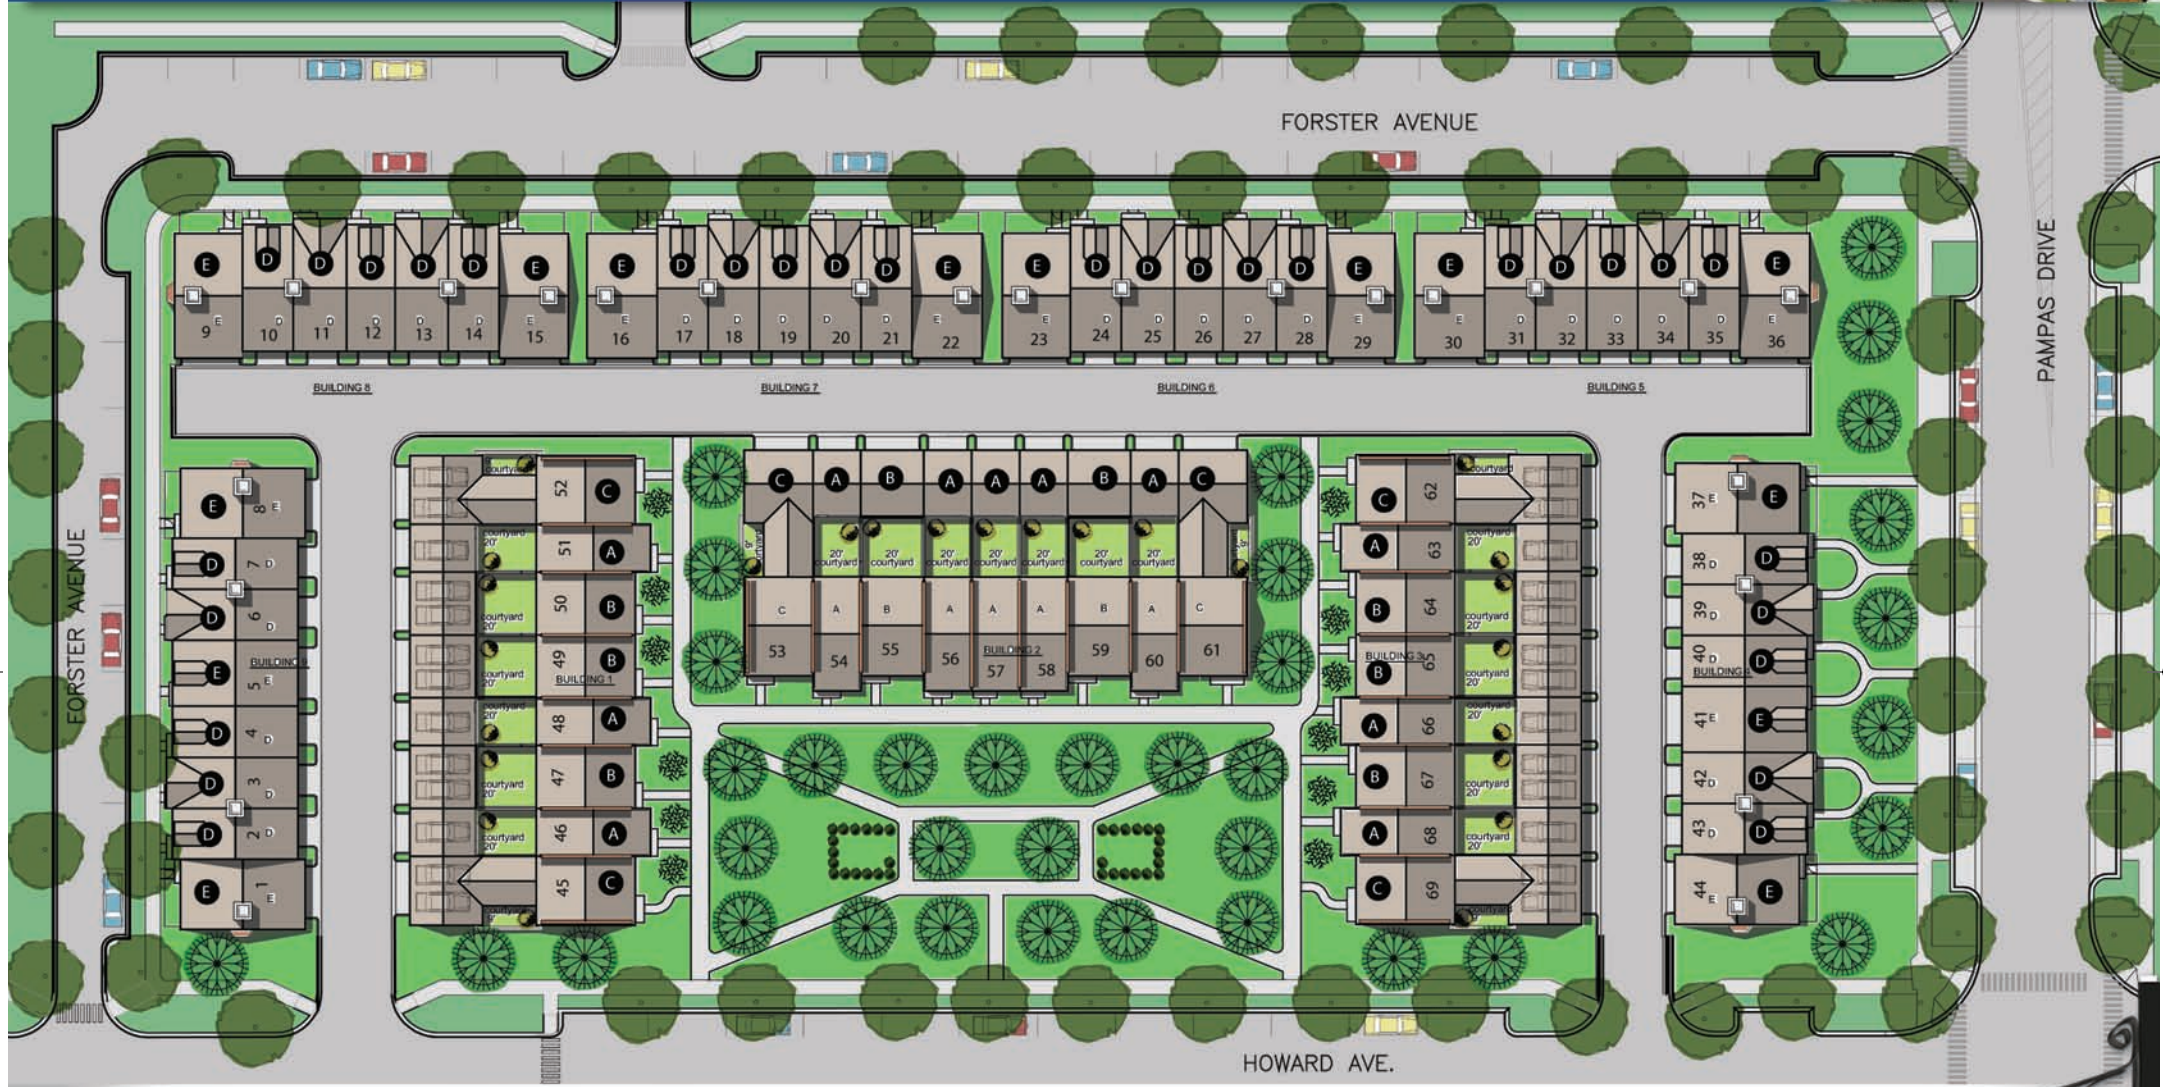

Market Common: The Perfect Mix

Pinckney Square

CARRIAGE TOWNHOMES

- A. THE ALEXANDRIA
- B. THE BRISTOL
- C. THE CLARENDON

CLASSIC ROWHOMES

- D. THE DRAYTON
- E. THE EASTERLIN

Phone: (843) 839-2121 Fax: (843) 839-5098

www.MarketCommonTownhomes.com

Site Plan is for conceptual use only. The developer reserves the right to make changes.

CARRIAGE TOWNHOMES

CLASSIC ROWHOMES